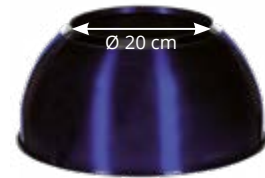

WASTE SEPARATION OPEN DOME RECEPTACLE

Elegant design to fit all business environments.

A large top opening enables a quick disposal of waste into the liner. The coloured lids are varnished to remain fingerprints-free. Colours can be chosen individually to match an interior or combined to create a waste separation station.

OD-6140-SBLU

OD-6140-SGRN

OD-6140-SRED

OD-6140-SSSTL

OD-6140-SYEL

Item Code	Description	Colour	Material
OD-6140-SBLU	Open dome bin 40 L - blue lid	Satin stainless steel / Varnished blue	Stainless steel 430 & 201
OD-6140-SGRN	Open dome bin 40 L - green lid	Satin stainless steel / Varnished green	
OD-6140-SRED	Open dome bin 40 L - red lid	Satin stainless steel / Varnished red	
OD-6140-SSSTL	Open dome bin 40 L - varnished lid	Satin stainless steel / Varnished satin SS	
OD-6140-SYEL	Open dome bin 40 L - yellow lid	Satin stainless steel / Varnished yellow	