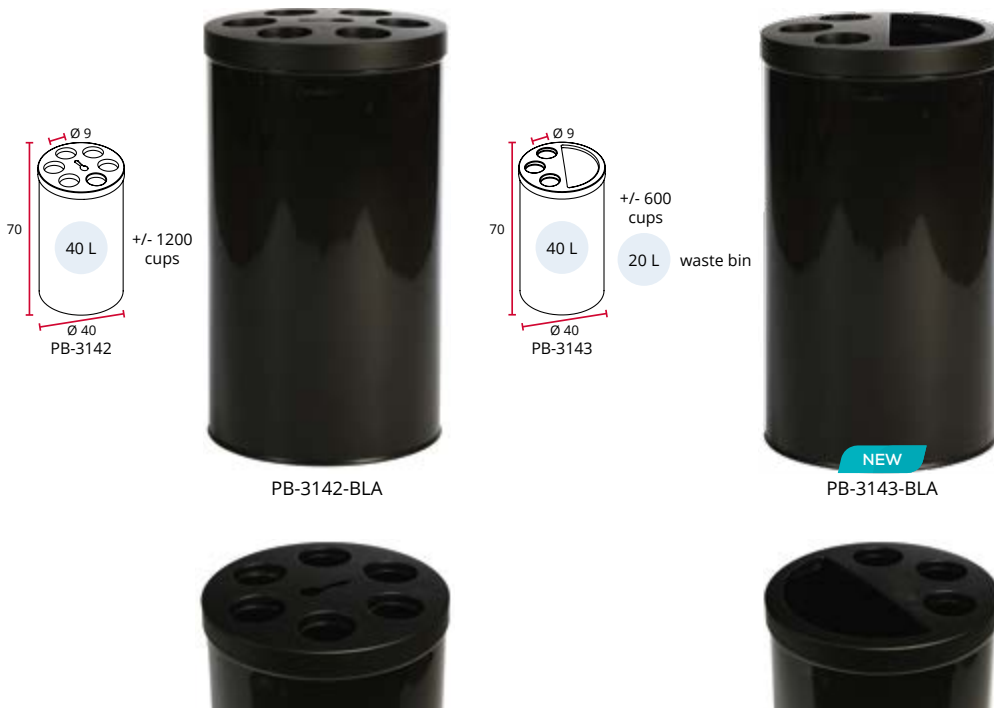

WASTE SEPARATION OPEN DOME RECEPTACLE

Elegant design to fit all business environments.

A large top opening enables a quick disposal of waste into the liner. The coloured lids are varnished to remain fingerprints-free. Colours can be chosen individually to match an interior or combined to create a waste separation station.

OD-6140-SBLU

OD-6140-SGRN

OD-6140-SRED

OD-6140-SSSTL

OD-6140-SYEL

Item Code	Description	Colour	Material
OD-6140-SBLU	Open dome bin 40 L - blue lid	Satin stainless steel / Varnished blue	Stainless steel 430 & 201
OD-6140-SGRN	Open dome bin 40 L - green lid	Satin stainless steel / Varnished green	
OD-6140-SRED	Open dome bin 40 L - red lid	Satin stainless steel / Varnished red	
OD-6140-SSSTL	Open dome bin 40 L - varnished lid	Satin stainless steel / Varnished satin SS	
OD-6140-SYEL	Open dome bin 40 L - yellow lid	Satin stainless steel / Varnished yellow	

Sort and drop your waste without touching the lid

CUP COLLECTION CONTAINERS

Easy cup collection in stylish containers.

Ideal for disposing of plastic or paper cups and stirrers next to coffee machines, conference or break rooms. Cups are dropped directly into the tubes attached to the lid. Collection optimised by up to 60% as cups stack automatically inside the tubes. For cups up to 8 cm diameter. 2 variants available: cups only or cups and waste bin.

PB-3142-BLA

NEW
PB-3143-BLA

Item Code	Description	Colour	Material
PB-3142-BLA	Cup collection container 40 L	Black	Epoxy
PB-3143-BLA	Cups & waste collection container 40 L	Black	Epoxy